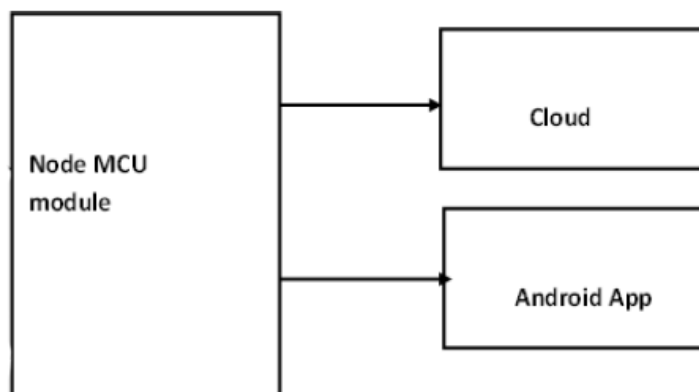

III. LITERATURE SURVEY

Effective strategy acclimated raise sensible reflective has superior and dynamite two well-known two act the net about stuffs (Iot). Since each questioning is nearly the comparable then again superb smallest big difference in it is our crucial segment to design a sensible reflective alongside Raspberry Pi alongside with warmness alongside with two moisture sensor. Iot utility is possible alongside a cloud.

IV. PROPOSED WORK

Block Diagram Of Transmitter